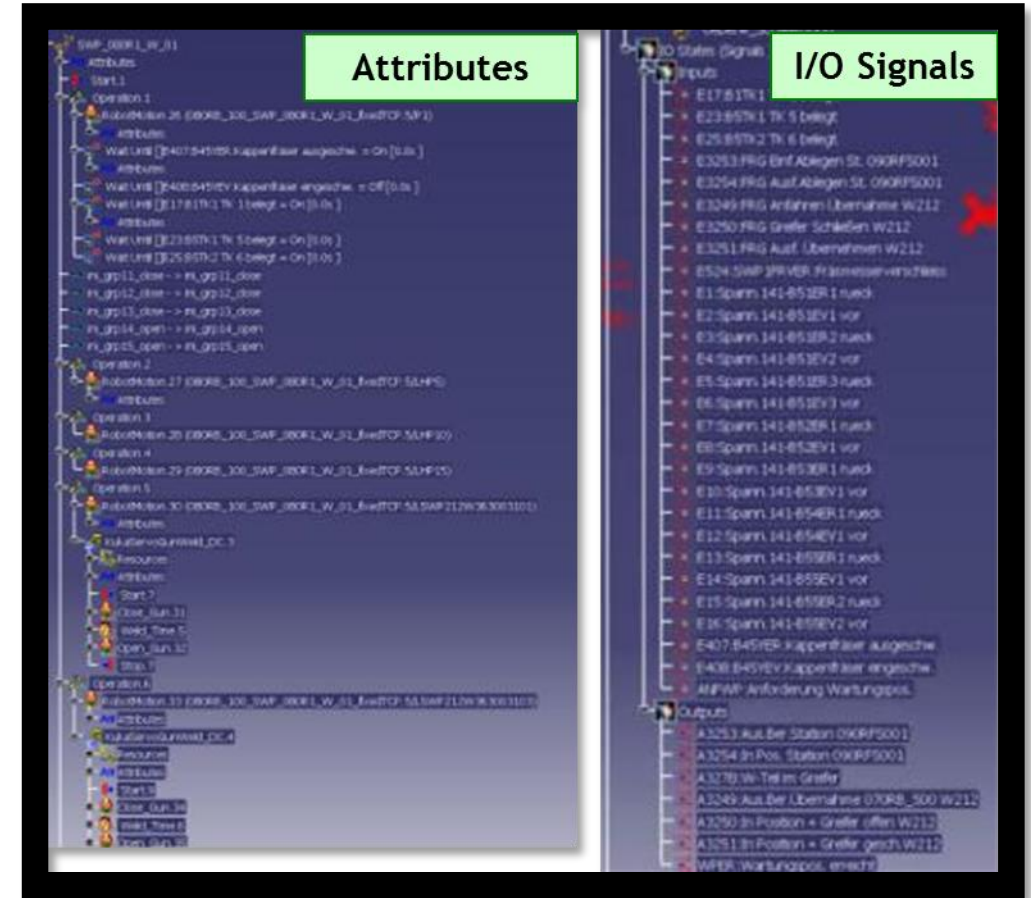

Robotic Simulation

100%

Safety

1

Variants

PLC

controlled

100%

Poka-Yoke

Part Handling

Automation

- Virtual validation
- Virtual commissioning